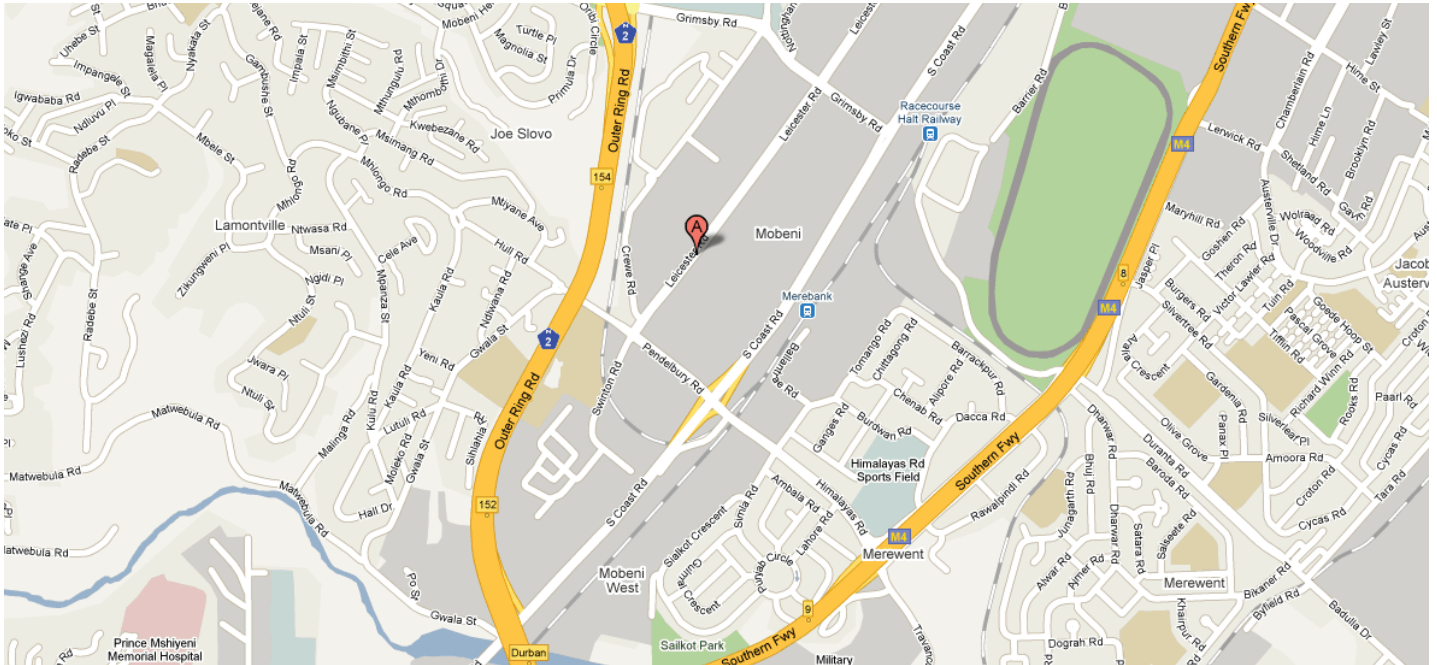

AFRICA!IGNITE
CONNECT COMMUNICATE CELEBRATE

217 Leicester Road
Mobeni
4052

PO Box 35677
Northway
Durban 4065

Directions from the N2

- Take off-ramp leading to Higginson Highway
- At intersection on Higginson Highway turn left
- Pass an Engen Garage and keep right
- At the traffic lights, turn right in to Leicester Road

Directions from the M4

- Pass Jacobs and the Duranta Road / Wentworth off-ramp
- Take next off-ramp for Himalayas Road and turn right under the M4
- Pass three sets of traffic lights and then turn right into Leicester Road